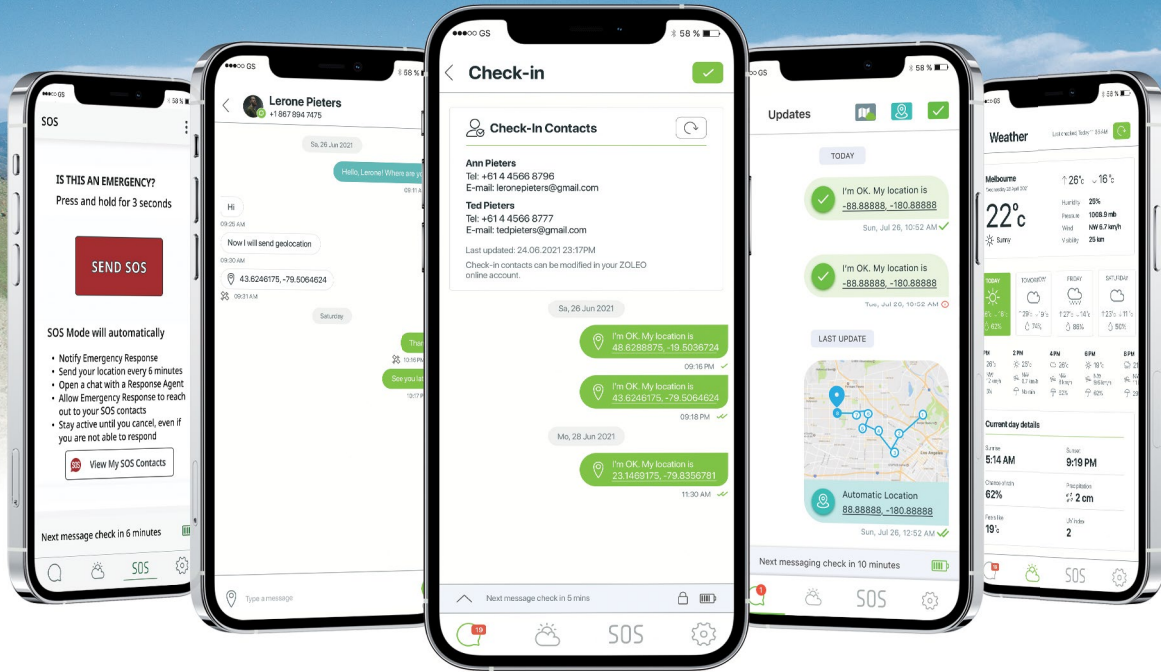

Device Tech Specs

-  **200+ hours of battery life.**
-  **Rugged design:** IP68 and MIL-STD 810G.

MSRP
\$209

ZOLEO Features

-  **Send and receive SMS/text, email and app-to-app messages** over satellite, cellular or Wi-Fi using the lowest-cost network available.
-  Supports **900+ character messages** (app-to-app).
-  Includes a **dedicated ZOLEO email and SMS number** so contacts can easily reach you.
-  **On-demand hyper-local weather forecasts.**

Easy-to-use Features

-  **Easy device sharing** between users eliminates the need for reassignments.
-  **Easy to use** right out-of-the-box, access your contacts and start messaging.

*Two-way SOS messaging via the ZOLEO app.

The most affordable, easiest to deploy remote messaging solution available

Pain-free set-up and deployment

Whether used as a personal device or within a pool shared by employees, ZOLEO is quick to deploy and easy to administer. Simply download the free ZOLEO app, register online and connect the ZOLEO device via Bluetooth®.

Activated within minutes, ZOLEO requires virtually no training – just start messaging!

Simplicity and safety are built-in

SOS

Messaging

Check-in

Location Share+

Weather

ZOLEO is easy on your budget